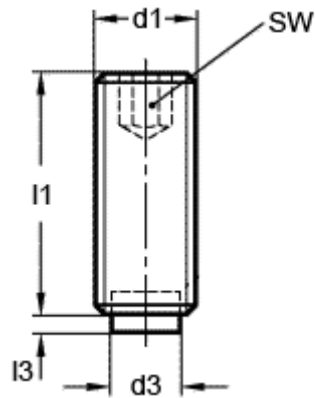

Data Sheet

Article number: 209316021

Description: E+G Grub screw, st. steel
GN 913.5-M4-16-KU

Measures

$d1 = M4$
 $d3 = 2$
 $l1 = 16.0$
 $l3 = 1.0$
 $SW = 2.0$